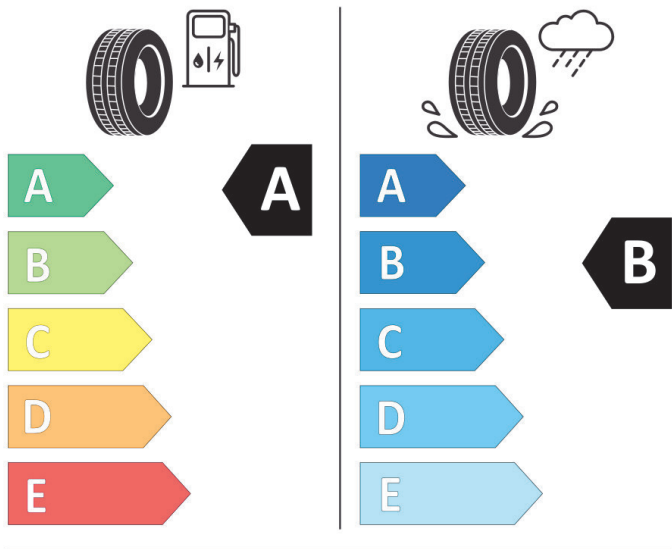

GOOD YEAR

545820

215/55R18 95 T

Cl

2020/740