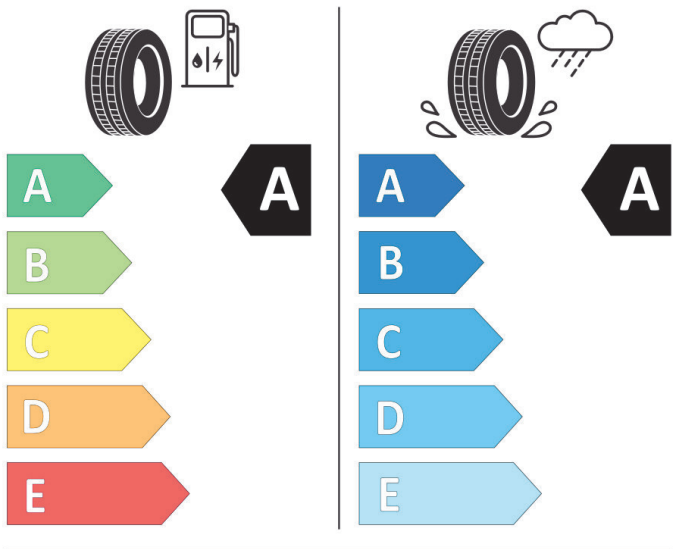

Continental

0314085

215/55 R 17 94 T

Cl

2020/740

GOOD YEAR

545820

215/55R18 95 T