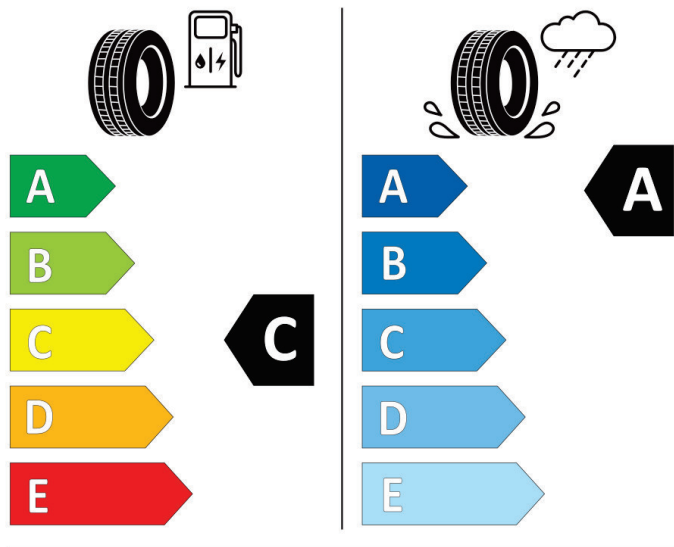

Bridgestone

29827

225/45 R17 91 W

cl