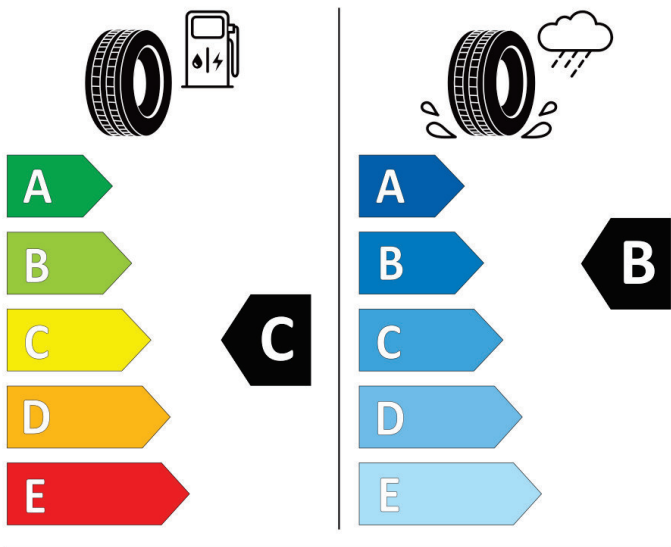

Cl

2020/740

GOODYEAR

546144

225/45R17 91 W

Cl

2020/740

GOODYEAR