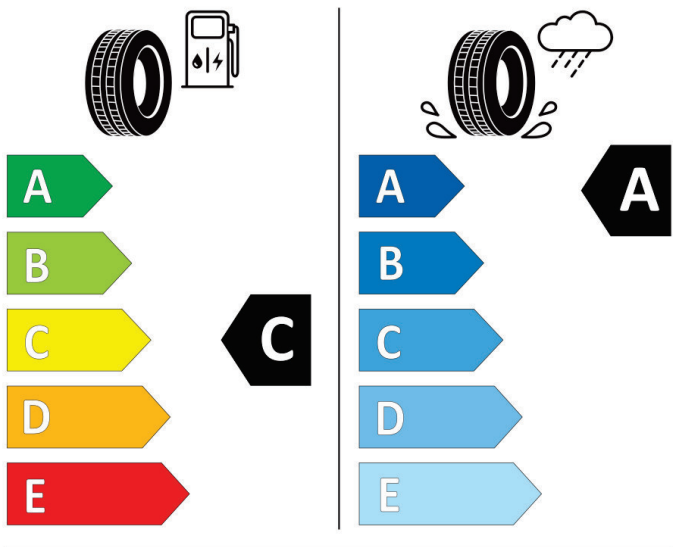

cl

2020/740

Bridgestone

29827

225/45 R17 91 W

cl

2020/740

Bridgestone