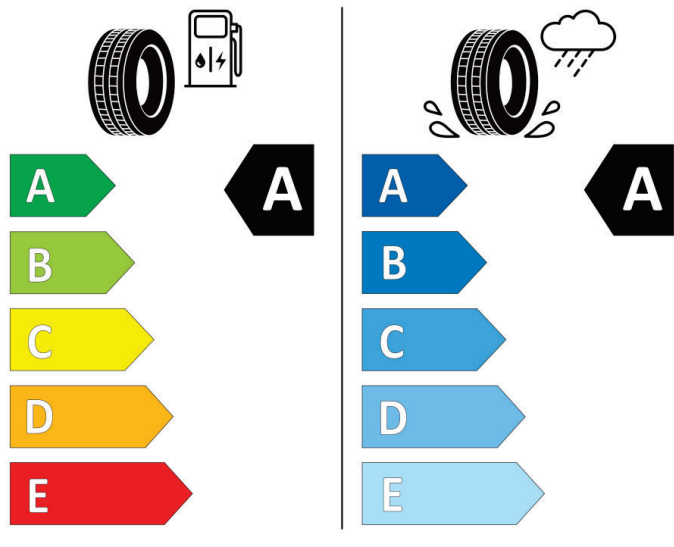

2020/740

Bridgestone

28722

255/45 R19 100 V

cl

2020/740

Bridgestone

29865