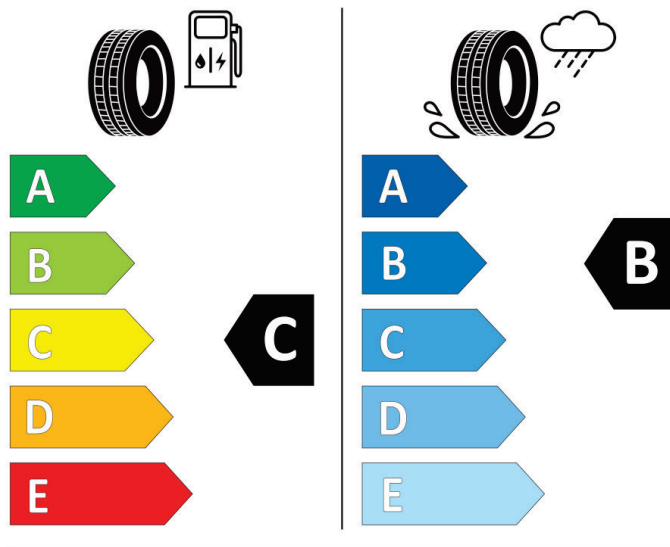

GOODYEAR

546144

225/45R17 91 W

Cl