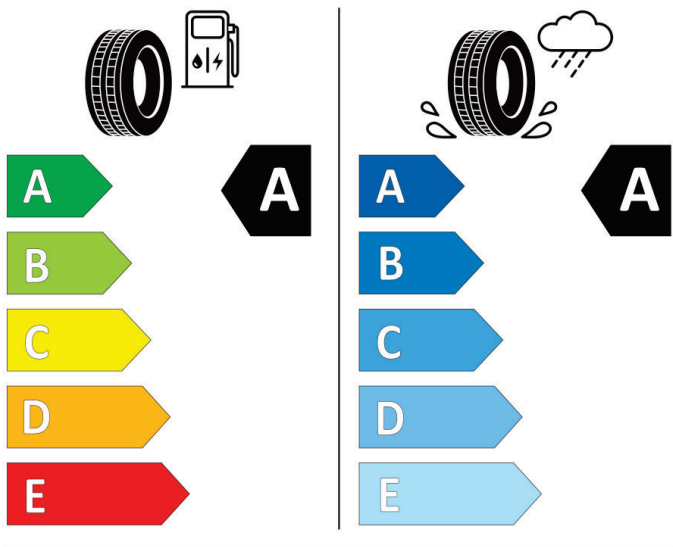

Bridgestone

29865

225/50 R18 95 V

cl

2020/740